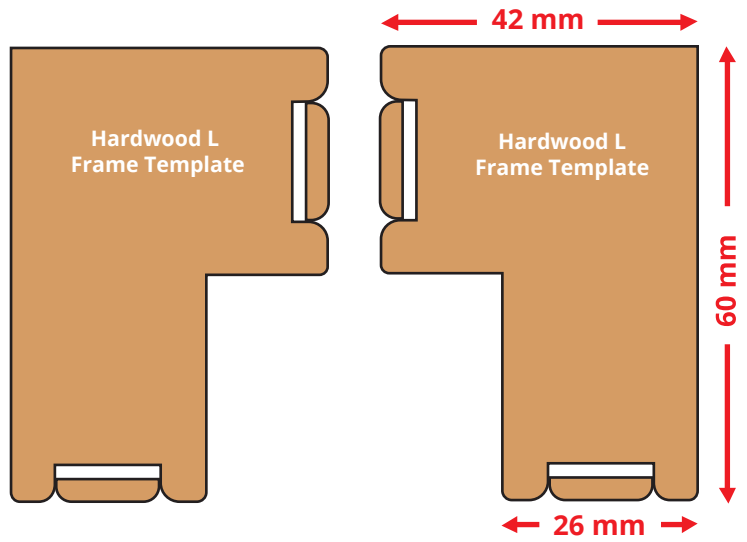

Hardwood Frame Templates

Please check printer settings to ensure this page prints to scale.

We recommend measuring the templates to double check scale is correct.

Premium Faux Wood Frame Templates

Please check printer settings to ensure this page prints to scale.

We recommend measuring the templates to double check scale is correct.

Essential Faux Wood Frame Templates

Please note, our Essential Faux Wood range is generally not suitable for bay windows.

If you'd like tailored advice on the best option for your bay windows please get in touch and our team of experts will be happy to advise.

Please check printer settings to ensure this page prints to scale.

We recommend measuring the templates to double check scale is correct.