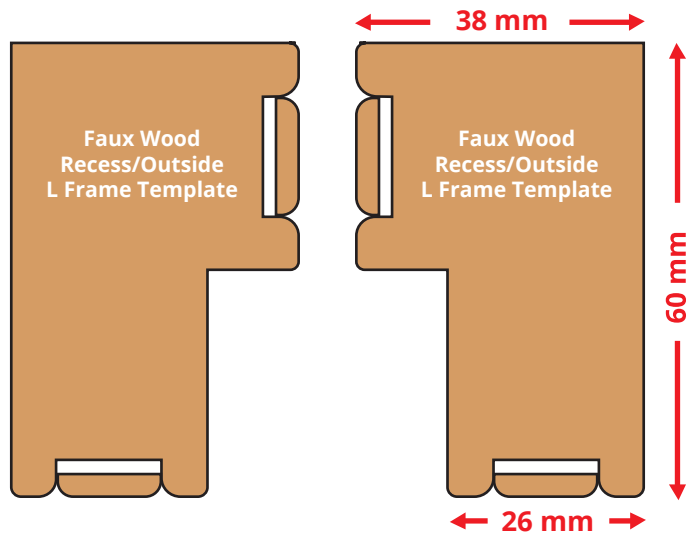

Hardwood Frame Templates

Please check printer settings to ensure this page prints to scale.

We recommend measuring the templates to double check scale is correct.

Premium Faux Wood Frame Templates

Please check printer settings to ensure this page prints to scale.

We recommend measuring the templates to double check scale is correct.

Essential Faux Wood Frame Templates

Please note, our Essential Faux Wood range is generally not suitable for bay windows.

If you'd like tailored advice on the best option for your bay windows please get in touch and our team of experts will be happy to advise.

Please check printer settings to ensure this page prints to scale.

We recommend measuring the templates to double check scale is correct.