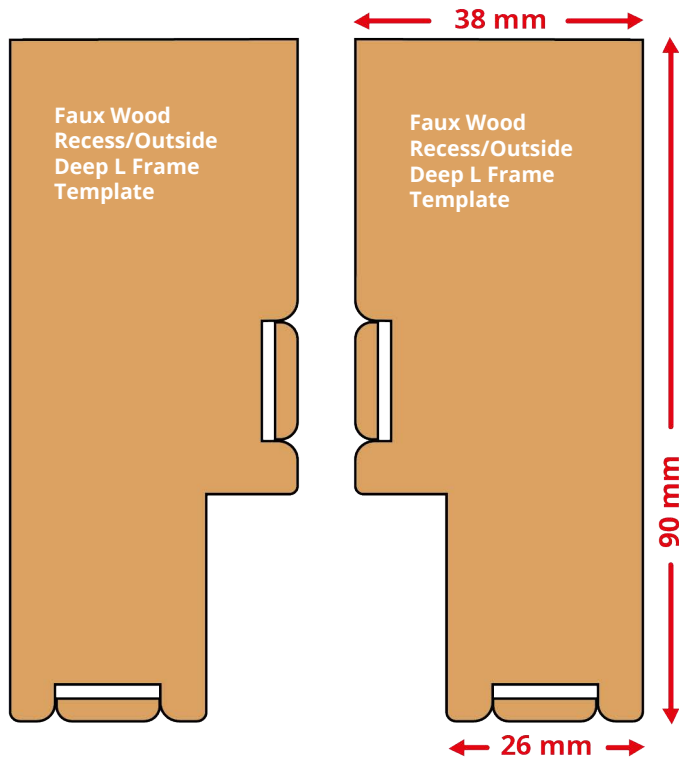

Hardwood Frame Templates

Please check printer settings to ensure this page prints to scale.

We recommend measuring the templates to double check scale is correct.

Premium Faux Wood Frame Templates

Please check printer settings to ensure this page prints to scale.

We recommend measuring the templates to double check scale is correct.

Essential Faux Wood Frame Templates

Please note, our Essential Faux Wood range is generally not suitable for bay windows.

If you'd like tailored advice on the best option for your bay windows please get in touch and our team of experts will be happy to advise.

Please check printer settings to ensure this page prints to scale.

We recommend measuring the templates to double check scale is correct.