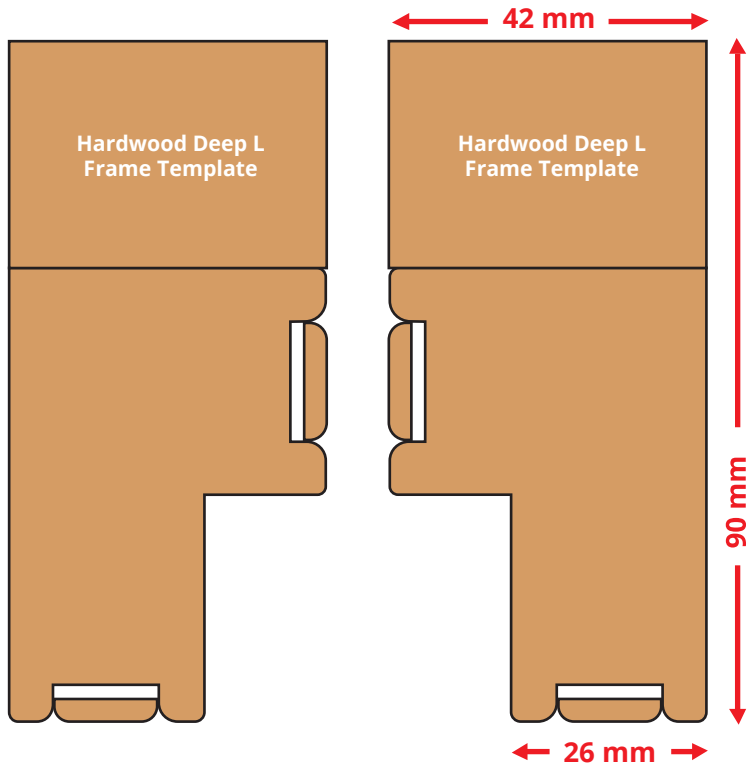

Hardwood Frame Templates

Please check printer settings to ensure this page prints to scale.

We recommend measuring the templates to double check scale is correct.

Premium Faux Wood Frame Templates

Please check printer settings to ensure this page prints to scale.

We recommend measuring the templates to double check scale is correct.

Essential Faux Wood Frame Templates

Please note, our Essential Faux Wood range is generally not suitable for bay windows.

If you'd like tailored advice on the best option for your bay windows please get in touch and our team of experts will be happy to advise.

Please check printer settings to ensure this page prints to scale.

We recommend measuring the templates to double check scale is correct.